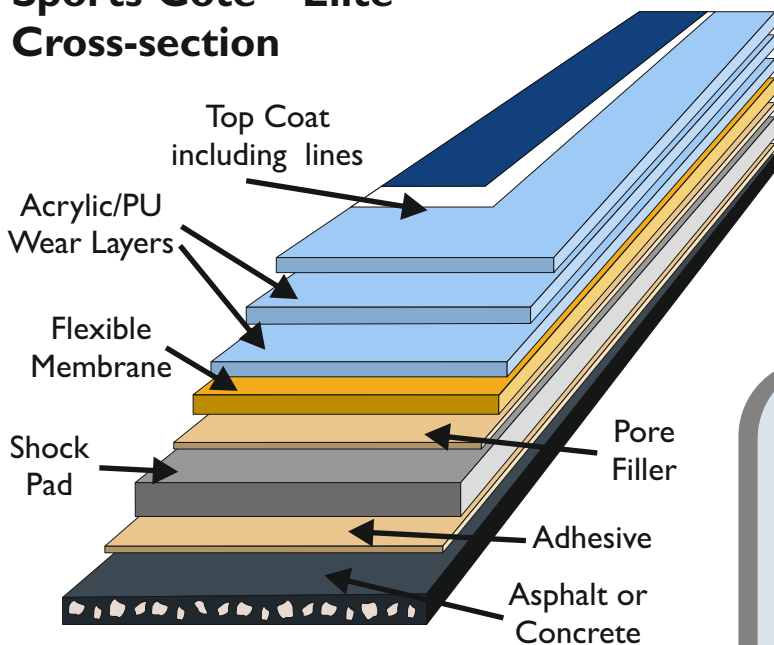

Sports-Cote™ Elite
Cross-section

HIGH PERFORMANCE
IMPERMEABLE
CUSHIONED
ACRYLIC SURFACE

The **Sports-Cote™ Pro Elite** system comprises a high quality prefabricated 6mm rubber mat and specially formulated acrylic coatings resulting in an extremely durable impervious surface offering maximum comfort and consistent ball bounce.

The uniform thickness of the mat ensures true ball bounce on all areas of the court.

The coatings can be adjusted to meet the slip resistance requirements for other sports such as netball, basketball and five-a-side. This makes it the ideal surface choice for Multi Use Games Areas (MUGAs).

The substrate is usually a high density macadam or concrete base with minimum thickness as laid down by the SAPCA Code of Practice for the Construction and Maintenance of Tennis Courts.

The recycled rubber mat is then adhered to the substrate using a specially formulated solvent free adhesive.

A two pack polyurethane pore filler is applied to the rubber mat, giving a smooth surface for the system's upper layers. To create a totally seamless and resilient system, this is followed by the application of a two pack polyurethane flexible membrane. Two wear layers of highly durable acrylic paint are then applied, together with a top coat that imparts the required colour and slip resistance to the surface.