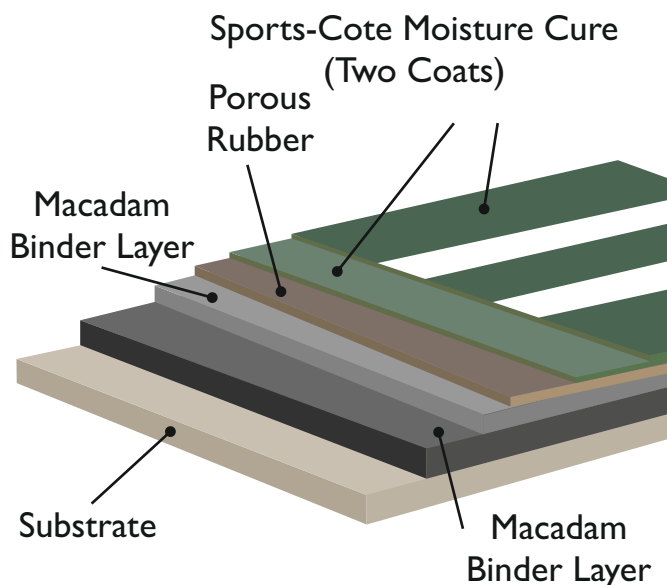

Standard Colours

The colour of the applied coating may differ from the above representation. Contact our Technical Service Department if an accurate sample is required

Court Design Sports-Cote Moisture Cure

Description

Sports-Cote™ Moisture Cure is a single pack polyurethane coating designed specifically for application to polymeric sport and play surfaces.

Sports-Cote™ Moisture Cure is formulated using flexible and highly durable polyurethane technology. This provides optimum longevity when the coating is applied to polymeric tennis and netball courts, hockey pitches, five-a-side soccer pitches and multi-use games areas (MUGA's).

Sports-Cote Moisture Cure incorporates UV resistant resins, providing the coating with outstanding colour retention properties throughout its service life.

Uses

Sports-Cote™ Moisture Cure is used as a coating for polymeric sport and play surfaces.

Packaging

25 litre pails.

Coverage

6-8m²/litre/coat.

Note: coverage will vary depending on substrate porosity, application temperature and technique.

Technical Information

Touch dry time:	2-4 hours at 20°C.
Full cure:	approximately 48 hours at 20°C
Slip resistance:	meets with the wet and dry requirements of the ITF (60) and AENA (75).