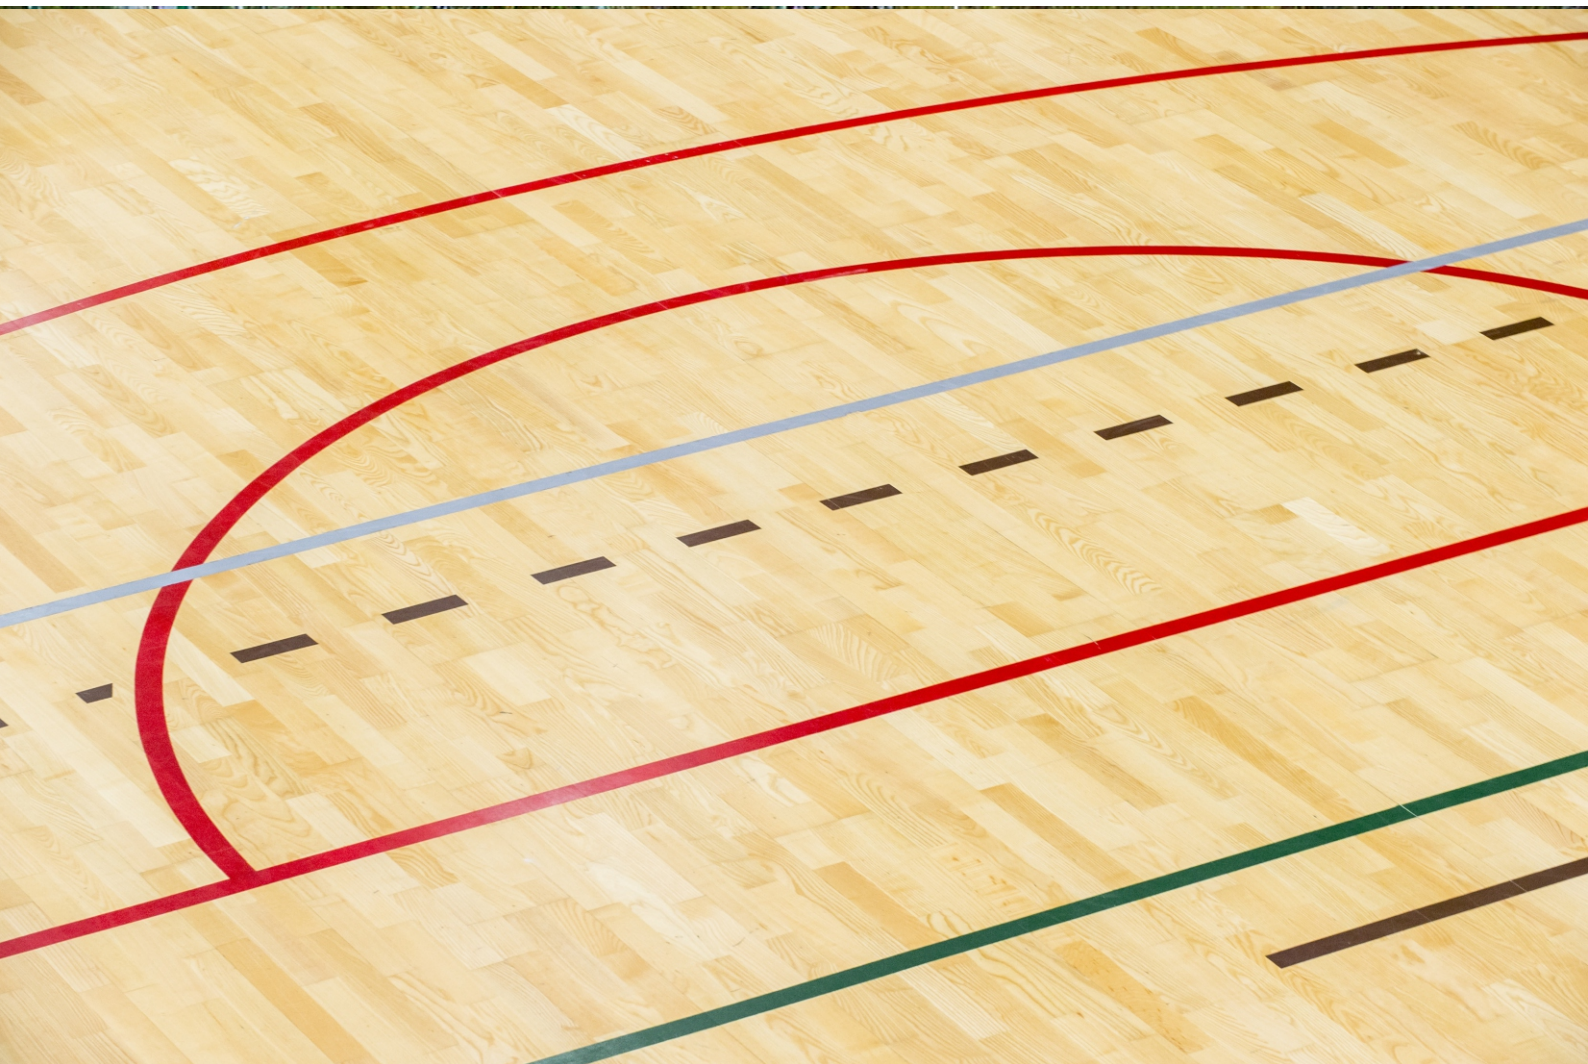

SPORTS-LINE POLYURETHANE

## PAINT FOR LINE-MARKING WOOD FLOOR SURFACES

The **Sports-Cote™ Sports-Line Polyurethane** is a high-performance two pack polyurethane line-marking paint for wood floor sports surfaces.

**Sports-Cote™ Sports-Line Polyurethane** system is specially formulated for application to wood floor surfaces and is ideal for multi-sport or single sport areas.

SPORTS-LINE POLYURETHANE

**Sports-Cote™ Sports-Line Polyurethane** contains a unique blend of polymers and tack promoters to ensure optimum adhesion and longevity.

- Quick cure formula reduces facility downtime
- Excellent adhesion and flexibility for longer useful life
- High durability means higher visibility for extended periods of time
- UV resistant - insignificant fading due to sunlight
- Bright, intense colours for attractive courts with well defined play lines
- Good chemical resistance - lines resist degradation by common pollutants
- Compatible with **Sports-Cote™ Court Binder**

**Sports-Cote™ Sports-Line Polyurethane** is used to line-mark wood floor sports surfaces. The paint has excellent adhesion, flexibility and durability making it the ideal choice for the exacting demands of multi and single use sports surfaces.