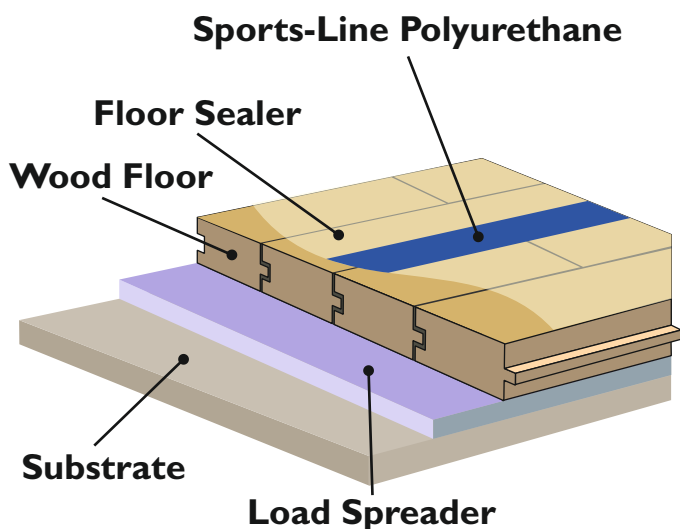

## PAINT FOR LINE-MARKING WOOD FLOOR SURFACES

The **Sports-Cote™ Sports-Line Polyurethane** is a high-performance two pack polyurethane line-marking paint for wood floor sports surfaces.

**Sports-Cote™ Sports-Line Polyurethane** system is specially formulated for application to wood floor surfaces and is ideal for multi-sport or single sport areas.

SPORTS-LINE POLYURETHANE

**Sports-Cote™ Sports-Line Polyurethane** contains a unique blend of polymers and tack promoters to ensure optimum adhesion and longevity.

- Quick cure formula reduces facility downtime
- Excellent adhesion and flexibility for longer useful life
- High durability means higher visibility for extended periods of time
- UV resistant - insignificant fading due to sunlight
- Bright, intense colours for attractive courts with well defined play lines
- Good chemical resistance - lines resist degradation by common pollutants
- Compatible with **Sports-Cote™ Court Binder**

**Sports-Cote™ Sports-Line Polyurethane** is used to line-mark wood floor sports surfaces. The paint has excellent adhesion, flexibility and durability making it the ideal choice for the exacting demands of multi and single use sports surfaces.