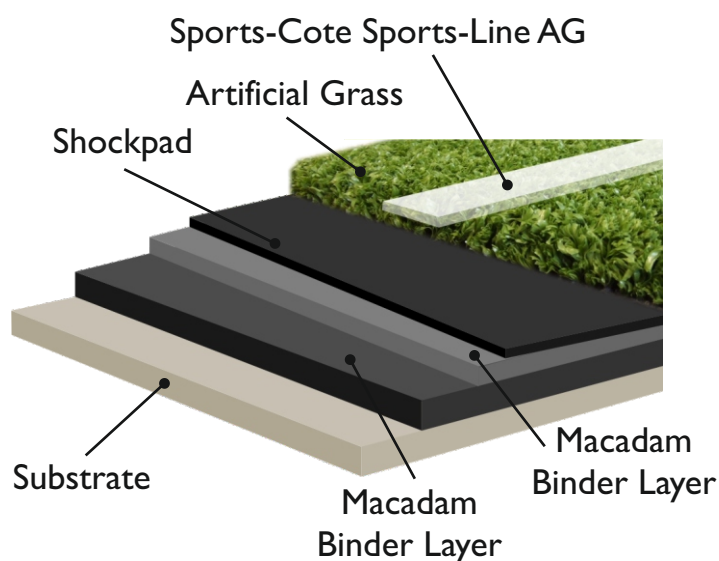

Standard Colours

The colour of the applied coating may differ from the above representation. Contact our Technical Service Department if an accurate sample is required. Special colours are also available on request.

Court Design Sports-Cote™ Sports-Line AG

Description

Sports-Cote™ Sports-Line AG is a high performance two pack polyurethane line-marking paint for artificial grass and “polymeric” sports surfaces.

Sports-Cote™ Sports-Line AG is a paint specially formulated for application to “polymeric” surfaces and all types of artificial grass including those with yarn systems based on nylon, polypropylene or co-polymers whatever the pile length.

Sports-Cote™ Sports-Line AG incorporates a unique blend of polymers and tack promoters to ensure optimum adhesion and longevity. **Sports-Cote™ Sports-Line AG** also utilises UV resistant polyurethane technology, providing the paint with outstanding colour retention properties throughout its service life.

Uses

Sports-Cote™ Sports-Line AG is used to line mark activity areas on “polymeric” and all manner of artificial grass sports surfaces.

Sports-Cote™ Sports-Line AG's colour retention properties mean activity lines remain highly visible for the lifetime of the paint.